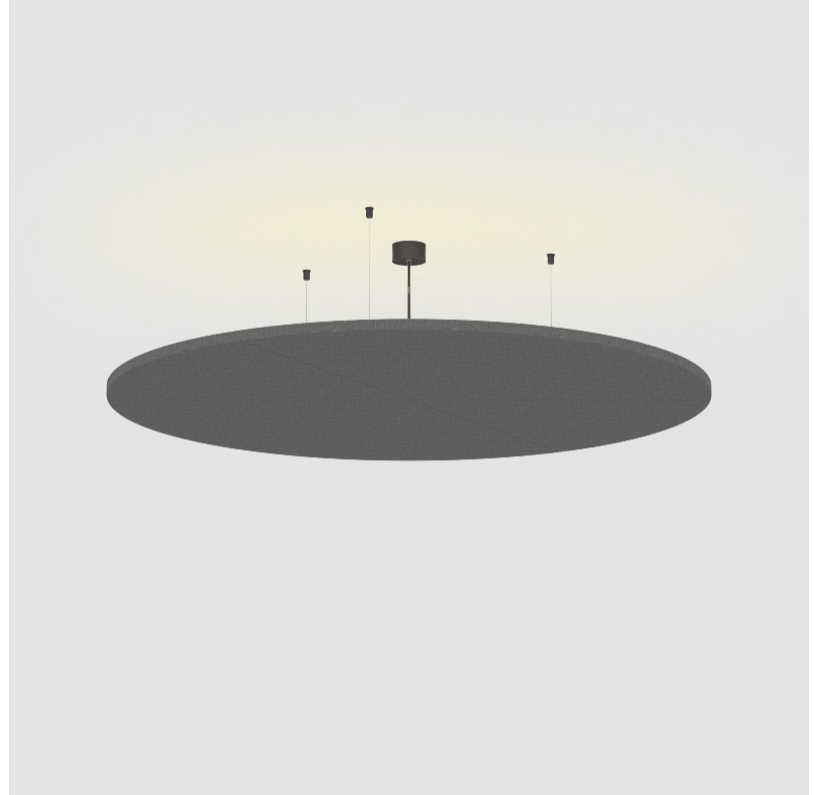

1. To build a product code in our configurator select the specify button on the base model # product page
2. To build a manual product code on this datasheet choose from the options listed below in blue font and add the suffix to the base model #

GENERAL

Series: Glorious Acoustic Light Panel
Partner: Prolicht
Division: Architectural
Installation: Suspension
Product Type: Acoustic
Mounting Location: Ceiling
Light Distribution: Indirect

PHYSICAL

Shape: Round
Diameter (mm): 1416
Diameter (in): 65 ³/₄
Width (mm): 54
Height (mm): 54
Height (in): 2 ¹/₈

Fixture Finish: [SSR / BKV / CWI / CRY / HAB / UFT / ITA / RUA / FTG / MYG / LOD / PUS / FRO / FUP / KIA / POP / BLS / SPG / MEY / GOH / CHC / COM / ABZ / JAG / OBR / MOS / ROR](#)

Acoustic Finish: [SFW / CYW / SEE / SYN / MTS / PMB / TTN / CYB / STO / DPE / BES / SHB / ARE / ANE / VRD / CRF](#)

Fixture Material: Aluminum

Primary Material: Acoustic

Cable Details: [2000mm / 78 3/4" or 6000mm / 236 1/4" Transparent Cable](#)

ELECTRICAL

Lamp Type: LED (Zhaga Standard)
Input Wattage (W): 23.8
Total Output Wattage (W): 21.8
[Dimming: Non-Dimmable](#)
Driver Included: Yes
Driver Location: Integrated
Driver Type: Constant Current - Universal
Driver Class: Class 2
Input Voltage (V): 120 - 277

LED

Max. Delivered Lumen (lm): 1753 / 1771 / 1824 / 1877
Nominal Lumen (lm): 2138 / 2160 / 2225 / 2290
CRI: >90 CRI
Lamp Life (hrs): 50000

OPTICAL

RATINGS AND CERTIFICATIONS

Certified By: CSA Certified to UL and CSA Standards
IP rating: IP20

Ø1416mm 55 ³/₄"