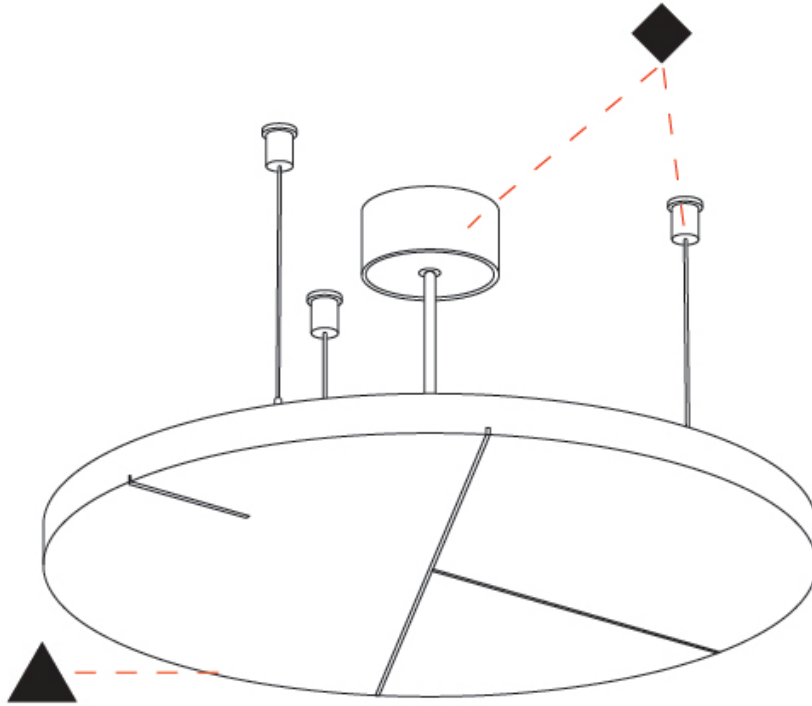

## GLORIOUS ACOUSTIC LIGHT PANEL SUSPENSION

A300712-

PROJECT

TYPE

SPECIFIER

QUANTITY

DATE

A